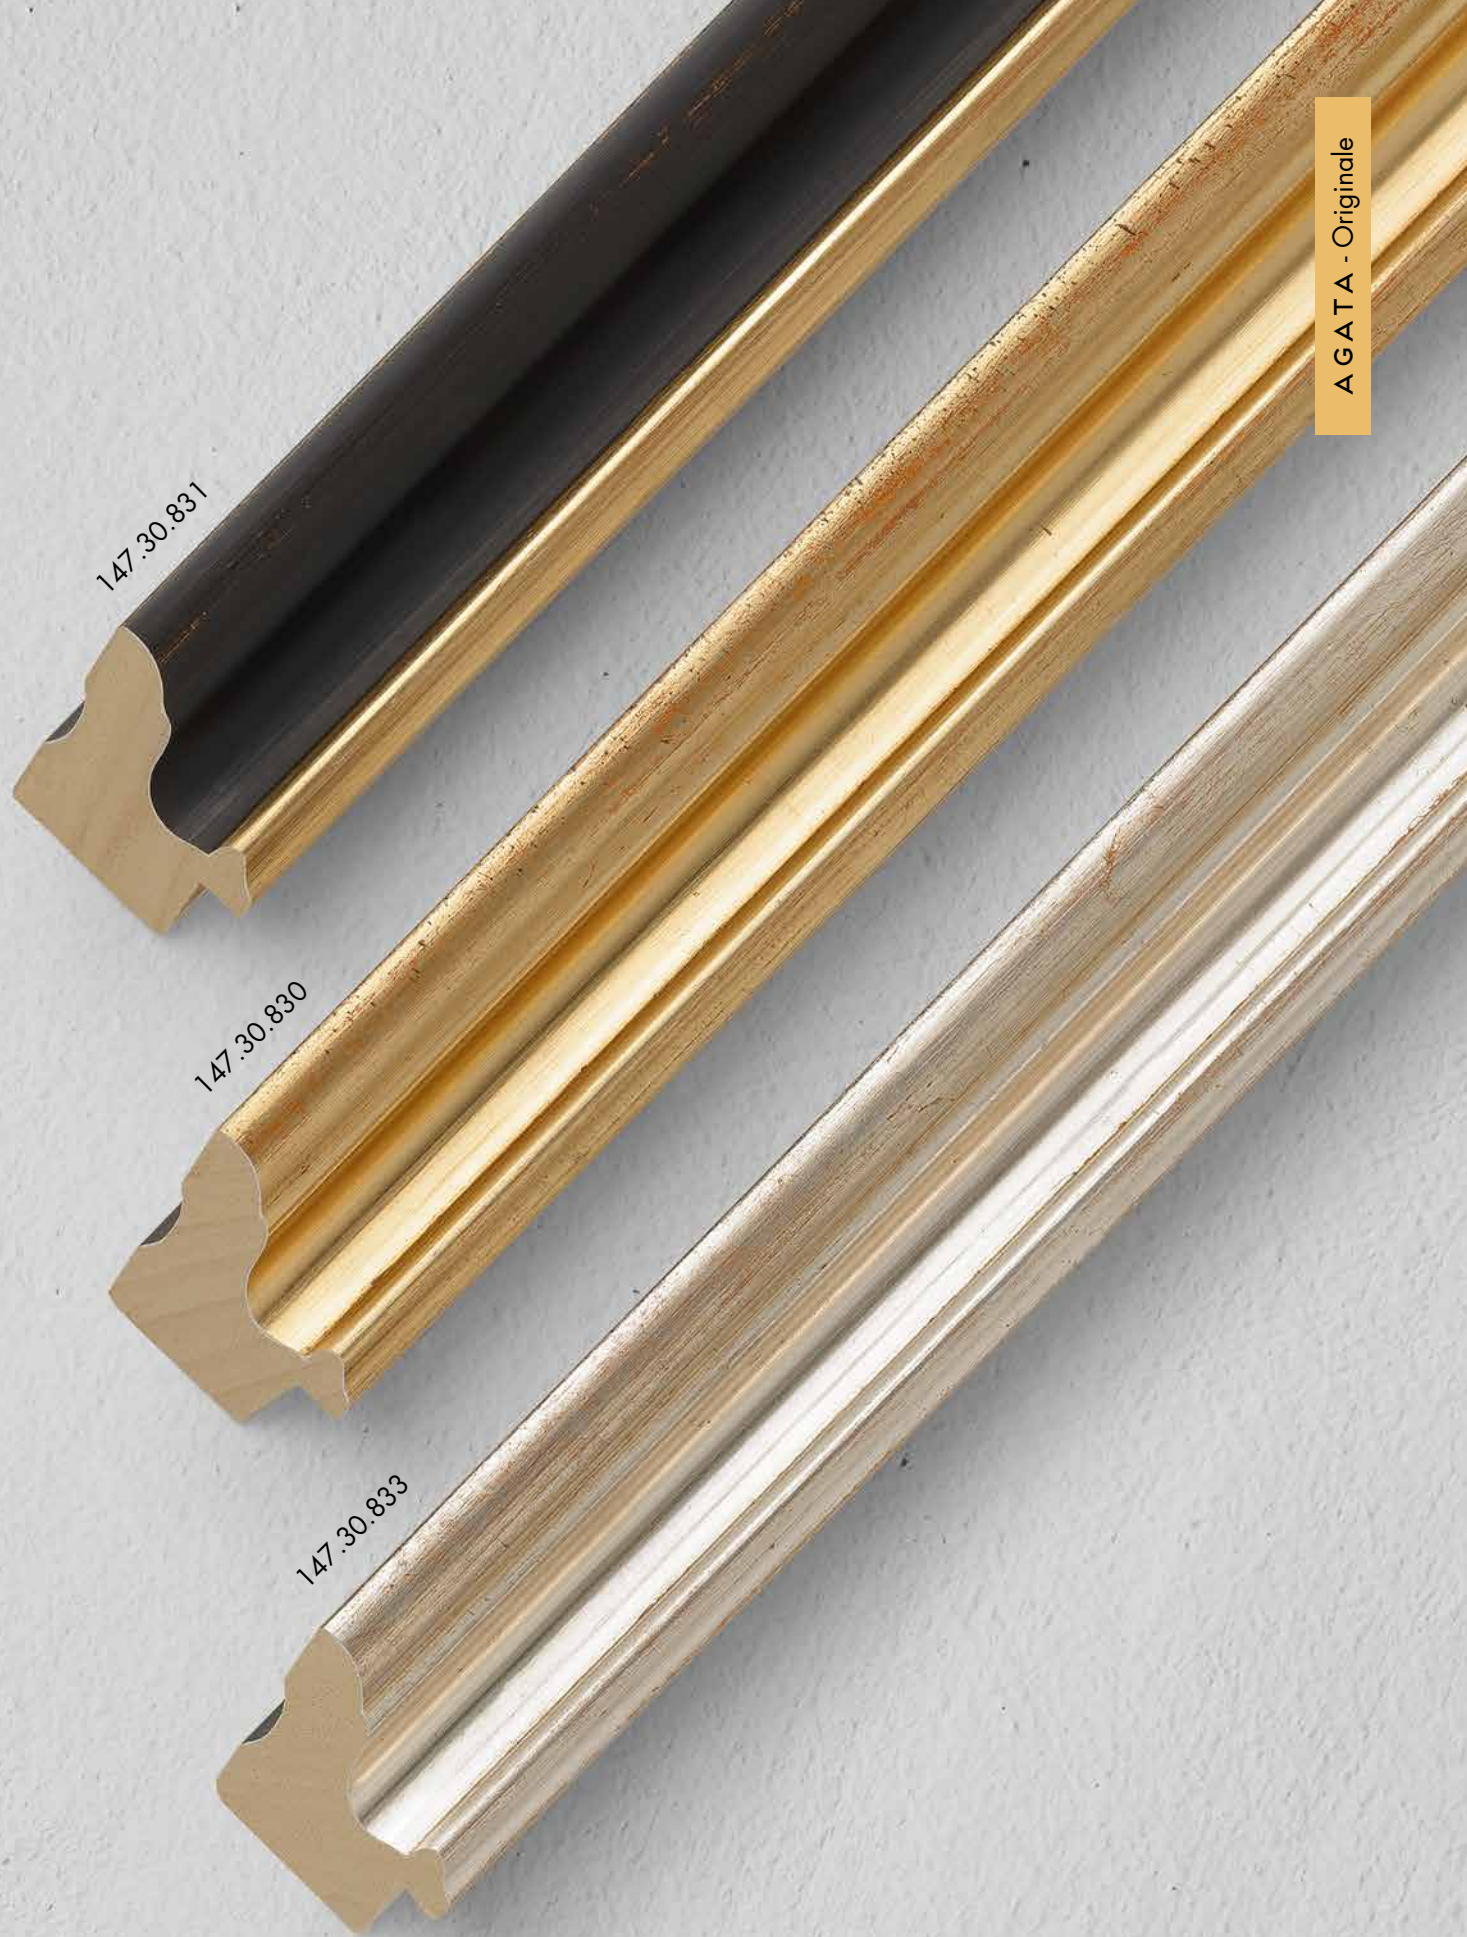

The image features a tan background with a white border. Green leafy branches are illustrated in the top, bottom-left, and right-center areas. The word "ORIGINALE" is centered in white, uppercase letters.

147.50.830

147.30.834

147.30.831

147.30.830

147.30.833

820.45.202

13

44