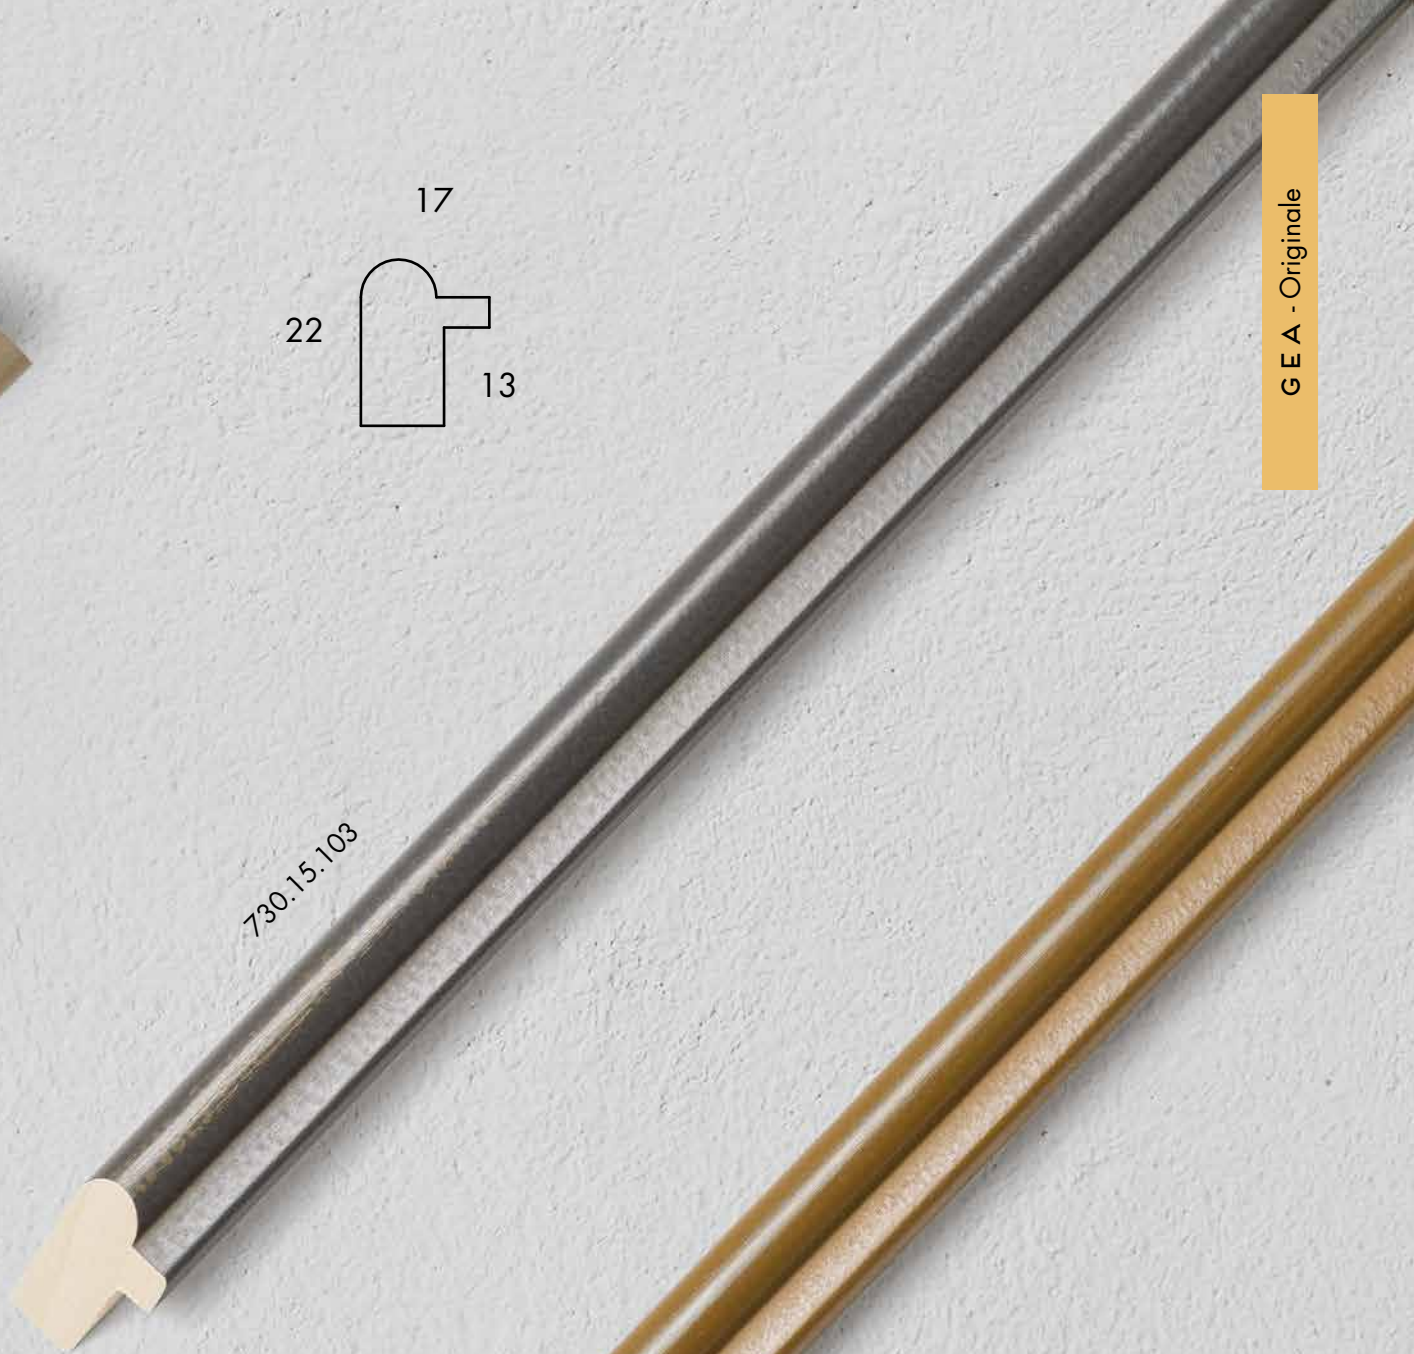

The image features a tan background with a white border. Green leafy branches are illustrated in the top, bottom-left, and right-center areas. The word "ORIGINALE" is centered in white, uppercase letters.

820.25.105

820.25.104

820.25.107

730.15.101

730.15.104

730.15.107

730.15.103

730.15.105